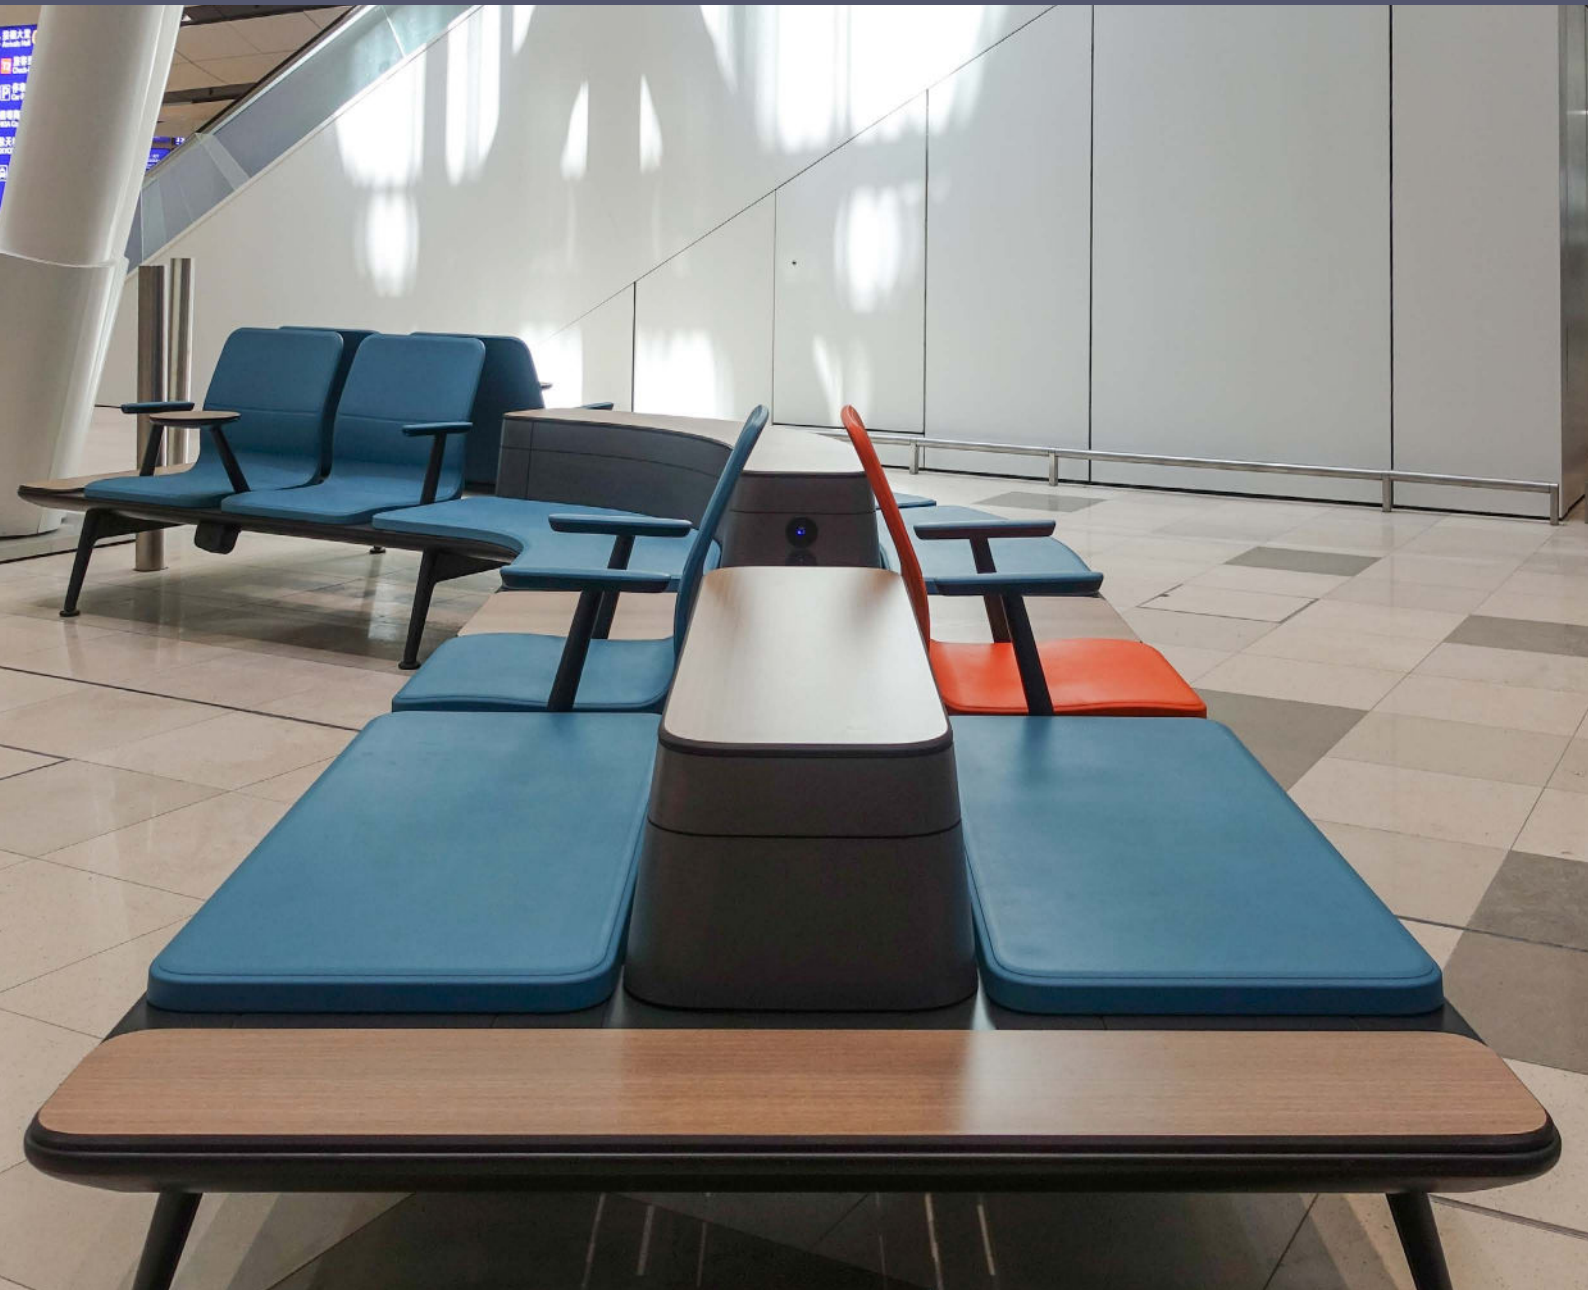

Case study

Hong Kong International Airport T2 Expansion

Hong Kong International Airport T2 Expansion

The new T2 Expansion spans four floors and accommodates 1,961 fully powered seats, each equipped with USB charging and power sockets, enabling passengers to remain connected, productive, and comfortable throughout their journey. The widespread availability of power reduces congestion around charging points and supports the needs of today's digitally reliant travellers.

A total of 22 bespoke PU seating configurations have been developed to respond to different passenger behaviours and dwell times across the terminal. These configurations support individual travellers, families, and groups, while the customised durable PU seating ensures comfort, hygiene, and ease of cleaning in a high-traffic environment, contributing to a consistently high standard of presentation.

The Zoefftig Vista seating system enhances the overall passenger experience through its ergonomic design, generous seat proportions, and integrated power solutions. Its modular and flexible layout allows the terminal to adapt to changing operational requirements while maintaining a cohesive aesthetic. Together, these features create a welcoming, efficient, and future-ready seating environment that supports passenger wellbeing and reinforces HKIA's commitment to world-class service standards.